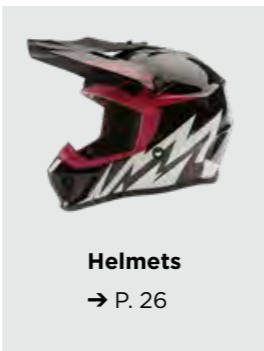

Helmets
→ P. 26