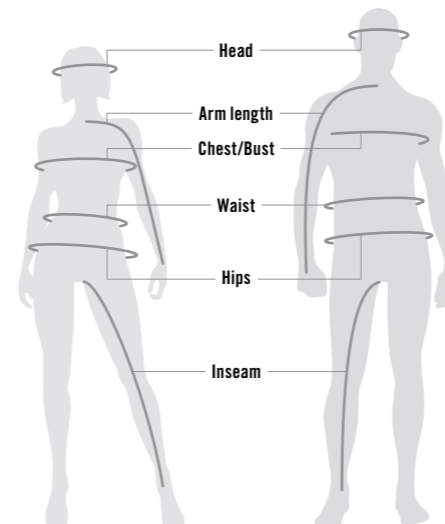

WHAT CODE REPRESENTS YOUR SIZE?

1. 1 Find your size.
2. 2 The corresponding code is THE CODE you use to complete the part number on your order. Example: 440 227____90
   Size: M = code "06", Therefore 440 227 06 90

SIZE	CODE	SIZE	CODE	SIZE	CODE
One Size	00	1	20	13	33
XXS	01	2	21	14	34
XS	02	3	22	16	35
S	04	4	23	3-4	79
M	06	5	24	5-6	52
L	09	6	25	6-8	48
XL	12	7	27	7-8	54
2XL	14	8	28	10-12	49
3XL	16	9	29	14-16	50
4XL	18	10	30	S/M	72
		11	31	M/L	91
		12	32	L/XL	73