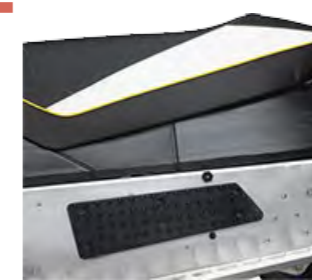

ICE SCRATCHERS

860201102
Wire shaped ice scratchers.
UNIVERSAL

UNIVERSAL

NEW

PULLING STRAP

860202382
Save your back and get unstuck the easy way.
Lightweight, compact, affordable. Extremely robust material.
Available in red only. 2 per pack.
RADIEN / RADIEN-X