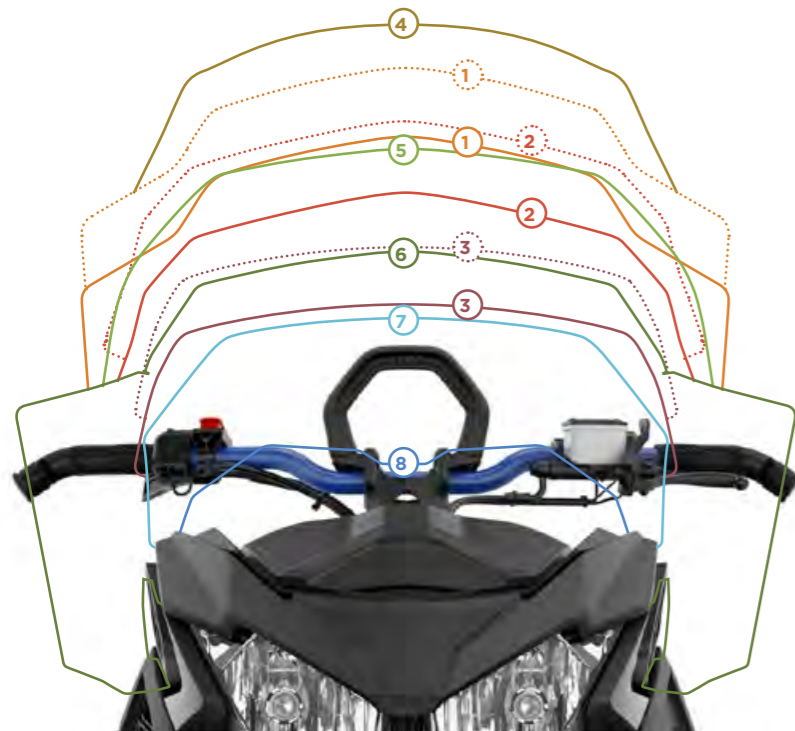

860202257
63,5 cm high. With side deflectors and windshield support kit.
RADIEN / RADIEN-X

EASILY CHOOSE YOUR IDEAL WINDSHIELD

ADJUSTABLE WINDSHIELDS

	Lowest Position	Highest Position
1 HIGH TO EXTRA HIGH	58.5 cm	63.5 cm
2 MEDIUM TO HIGH	48.5 cm	58.5 cm
3 LOW TO MEDIUM	37 cm	43 cm